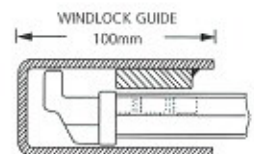

Scan code for more information

Note: Optional secure access systems are available, please contact your representative for more information.