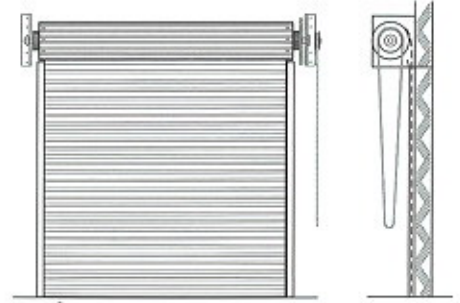

Taurean® Secura-T Roller Shutters for real peace of mind

Wind locking

Around Australia commercial properties in many areas are subjected to high wind conditions and extra protection is required.

Secura-T roller shutters can be engineered and manufactured with wind lock features to improve their operation under these extreme wind pressures to give you peace of mind.

Wicket Gates

Some properties only have the commercial entry into the building meaning the whole shutter needs to be opened every time, which can be inconvenient, costly and time consuming. Fitting a Wicket Gate can solve this and allow more easy access to the property. Sentinel shutters can be easily designed to include a wicket gate just for this application, saving time and money.

Electric Operation

Although a Secura-T roller shutter can be hand operated an electric motor can be fitted for convenience and speed of opening and closing.

Adding battery backup means there are no worries even if the power fails, the Secura-T roller shutter still operates. Extra features like travel limit switches, wall mounted control, card readers, key switches, even multiple hand transmitters are easy to add giving your Secura-T roller shutter almost unlimited performance abilities.

Scan code for more information

Note: Optional secure access systems are available, please contact your representative for more information.