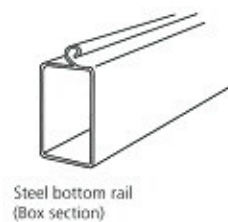

Scan code for more information

Note: Optional secure access systems are available, please contact your representative for more information.