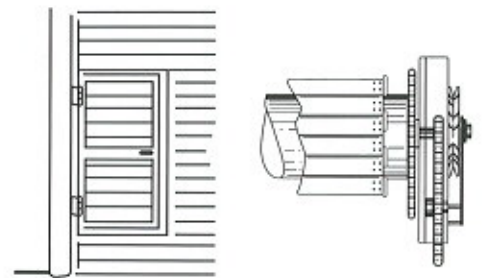

Taurean® Secura-T Roller Shutters for real peace of mind

Wind locking

Around Australia commercial properties in many areas are subjected to high wind conditions and extra protection is required.

Secura-T roller shutters can be engineered and manufactured with wind lock features to improve their operation under these extreme wind pressures to give you peace of mind.

Wicket Gates

Some properties only have the commercial entry into the building meaning the whole shutter needs to be opened every time, which can be inconvenient, costly and time consuming. Fitting a Wicket Gate can solve this and allow more easy access to the property. Sentinel shutters can be easily designed to include a wicket gate just for this application, saving time and money.

Electric Operation

Although a Secura-T roller shutter can be hand operated an electric motor can be fitted for convenience and speed of opening and closing.

Adding battery backup means there are no worries even if the power fails, the Secura-T roller shutter still operates. Extra features like travel limit switches, wall mounted control, card readers, key switches, even multiple hand transmitters are easy to add giving your Secura-T roller shutter almost unlimited performance abilities.

Scan code for more information

Note: Optional secure access systems are available, please contact your representative for more information.