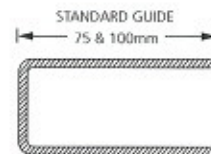

Scan code for more information

Note: Optional secure access systems are available, please contact your representative for more information.