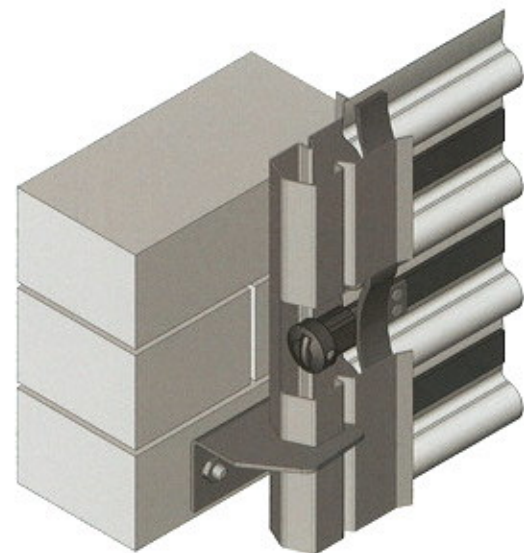

### **Long Life**

Of course the life of your door is all important so galvanised brackets, tracks and other components protect against corrosion.

The springing system too is designed for more than 25,000 cycles which maximises the performance of the door over its lifetime.

### **Weather Protection**

Flexible sealing strip along the bottom rail prevents entry of dust and leaves.

**Taurean® Commando**  
*No.1 for springing*  
*means optimum life*

Scan code for  
more information